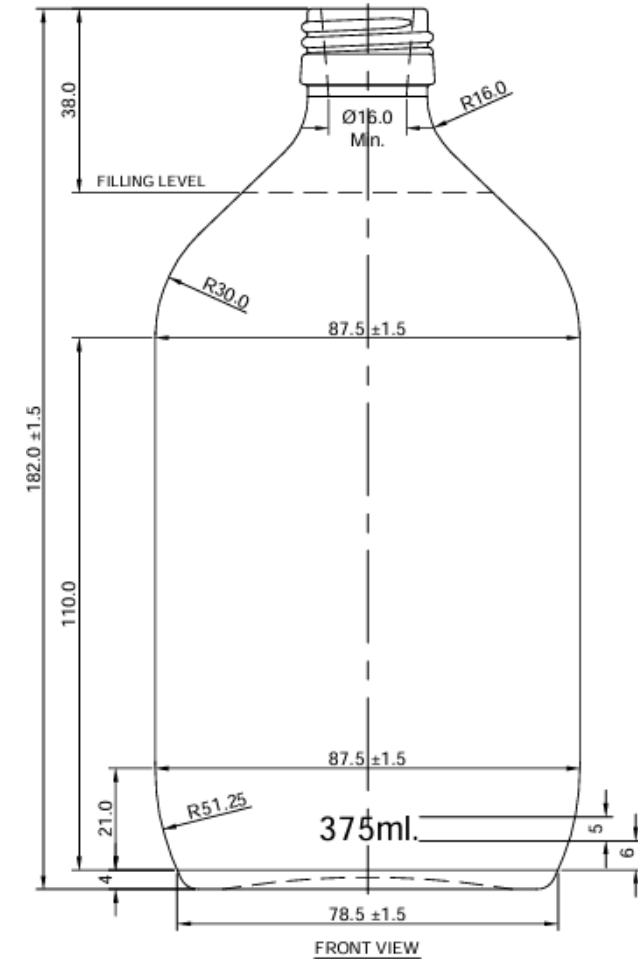

## 90 ML LIQUOR BOTTLE

90 MI Liquore Bottle	
Weight	85
Neck	25
OFC	98
Height	106.5

## 180 ML LIQUOR BOTTLE (120 GM)

180 ML LIQUOR BOTTLE (120 GM)	
Weight	120
Neck	25
OFC	188
Height	140

## 375 ML ABD STANDARD

375 ML ABD STANDARD	
Weight	270
Neck	28 PP STD.
OFC	387
Height	182

## 750 ML. BLACK STALLION [ BP OLD SHAPE ]

750 ML. BLACK STALLION [ BP OLD SHAPE ]	
Weight	525
Neck	30
OFC	767
Height	276

THANKS