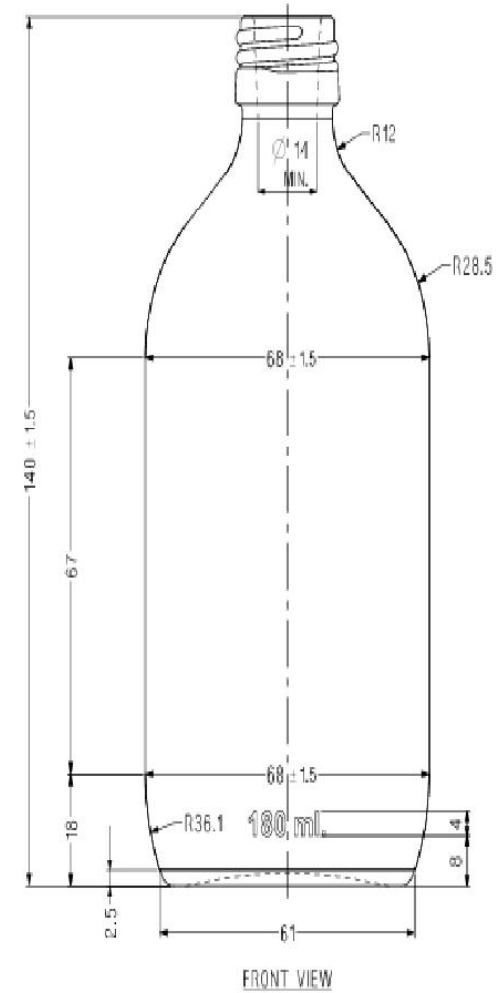

## 90 ML LIQUOR BOTTLE

90 MI Liquore Bottle	
Weight	85
Neck	25
OFC	98
Height	106.5

## 180 ML LIQUOR BOTTLE (120 GM)

180 ML LIQUOR BOTTLE (120 GM)	
Weight	120
Neck	25
OFC	188
Height	140

## 375 ML ABD STANDARD

375 ML ABD STANDARD	
Weight	270
Neck	28 PP STD.
OFC	387
Height	182

## 750 ML. BLACK STALLION [ BP OLD SHAPE ]

750 ML. BLACK STALLION [ BP OLD SHAPE ]	
Weight	525
Neck	30
OFC	767
Height	276

THANKS