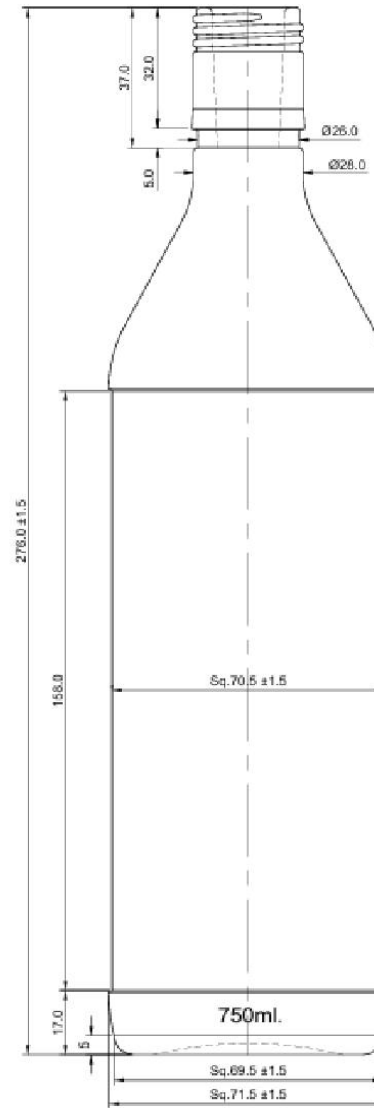

## 90 ML LIQUOR BOTTLE

90 MI Liquore Bottle	
Weight	85
Neck	25
OFC	98
Height	106.5

## 180 ML LIQUOR BOTTLE (120 GM)

180 ML LIQUOR BOTTLE (120 GM)	
Weight	120
Neck	25
OFC	188
Height	140

## 375 ML ABD STANDARD

375 ML ABD STANDARD	
Weight	270
Neck	28 PP STD.
OFC	387
Height	182

## 750 ML. BLACK STALLION [ BP OLD SHAPE ]

750 ML. BLACK STALLION [ BP OLD SHAPE ]	
Weight	525
Neck	30
OFC	767
Height	276

THANKS