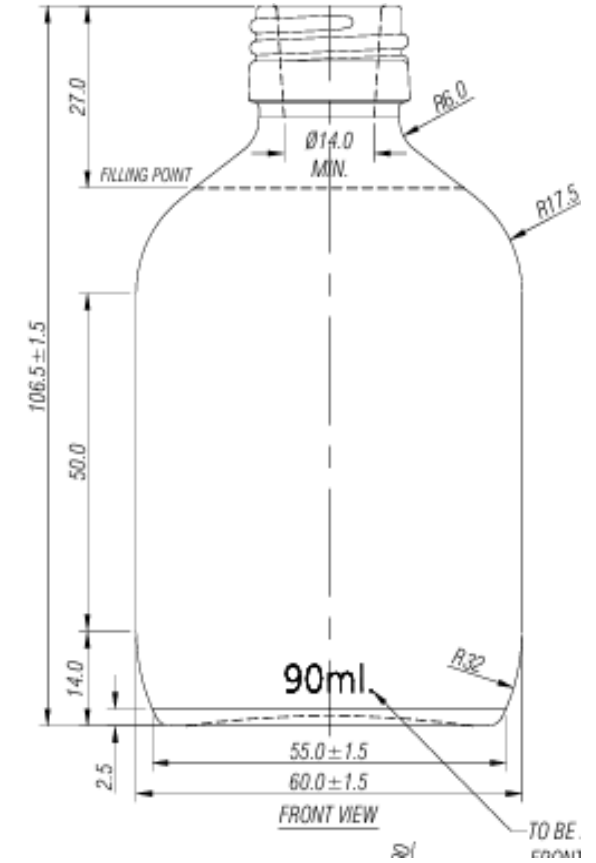

## 90 ML LIQUOR BOTTLE

90 MI Liquore Bottle	
Weight	85
Neck	25
OFC	98
Height	106.5

## 180 ML LIQUOR BOTTLE (120 GM)

180 ML LIQUOR BOTTLE (120 GM)	
Weight	120
Neck	25
OFC	188
Height	140

## 375 ML ABD STANDARD

375 ML ABD STANDARD	
Weight	270
Neck	28 PP STD.
OFC	387
Height	182

## 750 ML. BLACK STALLION [ BP OLD SHAPE ]

750 ML. BLACK STALLION [ BP OLD SHAPE ]	
Weight	525
Neck	30
OFC	767
Height	276

THANKS