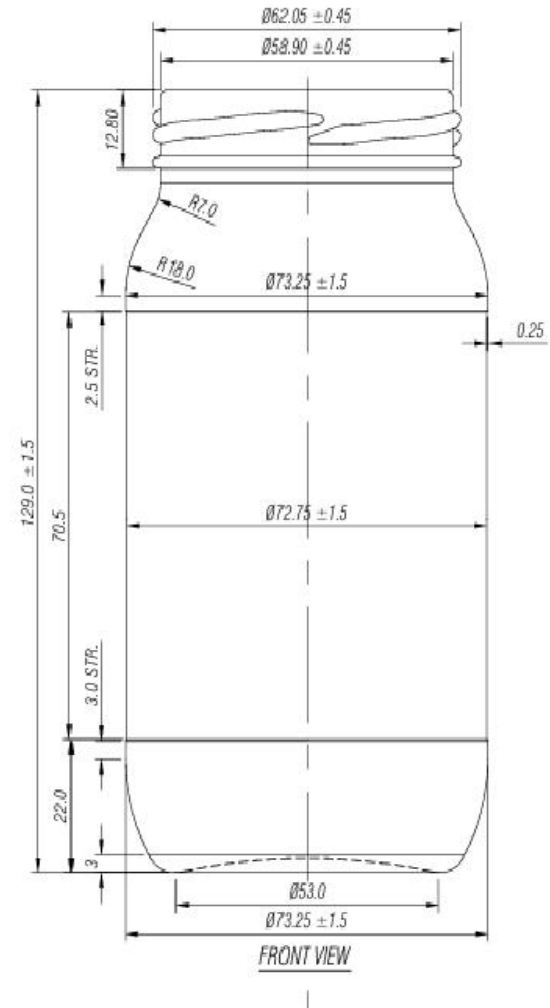

190 ML. HEXAGONAL JAR

190 ML. HEXAGONAL JAR	
Weight	179
Neck	58
OFC	195.5
Height	89.9

190 ml PANELLED JAR

190 ML PANELLED JAR	
Weight	155
Neck	63
OFC	208
Height	81.9

200 GM BAMBOO JAR

200 GM BAMBOO JAR	
Weight	175
Neck	53
OFC	255
Height	132

230 GM GEETA'S JAR

230 GM GEETA'S JAR	
Weight	223
Neck	52
OFC	306
Height	148.5

300 GMS. ADF BOTTLE (FUDKOR)

300 GMS. ADF BOTTLE (FUDKOR)	
Weight	205
Neck	63
OFC	300
Height	125.5

400gm Foodkor Jar

400gm Foodkor Jar	
Weight	230
Neck	63
OFC	380
Height	130

400 GMS ROUND ULTRA

400 GMS ROUND ULTRA	
Weight	190
Neck	63
OFC	414
Height	129

400 GMS. SLICE PICKLE (400 GMS. CAMEL)

400 GMS. SLICE PICKLE (400 GMS. CAMEL)	
Weight	290
Neck	53
OFC	380
Height	189

455 ML. RUPAREL JAR

455 ML. RUPAREL JAR	
Weight	210
Neck	70
OFC	458
Height	119

473 ML. CHILLY SAUCE

473 ML. CHILLY SAUCE	
Weight	260
Neck	28
OFC	487
Height	183.5

500 ML. GLOBAL JAR

500 ML. GLOBAL JAR	
Weight	240
Neck	70
OFC	529
Height	130.93