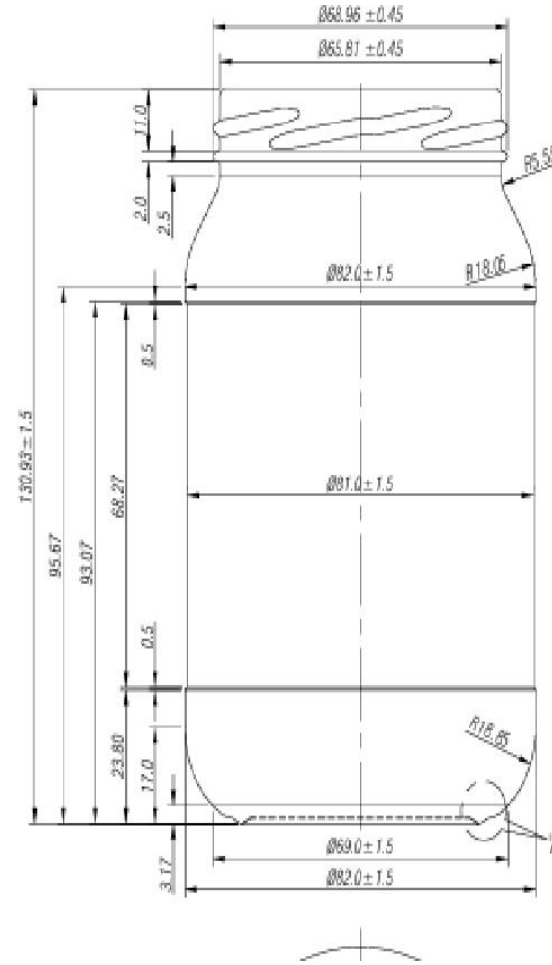

400 GMS ROUND ULTRA

400 GMS ROUND ULTRA	
Weight	190
Neck	63
OFC	414
Height	129

400 GMS. SLICE PICKLE (400 GMS. CAMEL)

400 GMS. SLICE PICKLE (400 GMS. CAMEL)	
Weight	290
Neck	53
OFC	380
Height	189

455 ML. RUPAREL JAR

455 ML. RUPAREL JAR	
Weight	210
Neck	70
OFC	458
Height	119

473 ML. CHILLY SAUCE

473 ML. CHILLY SAUCE	
Weight	260
Neck	28
OFC	487
Height	183.5

500 ML. GLOBAL JAR

500 ML. GLOBAL JAR	
Weight	240
Neck	70
OFC	529
Height	130.93

700 GM FLINT ROUND

700 GM FLINT ROUND	
Weight	290
Neck	82
OFC	580
Height	126.5

1kg kissan Ketchup

1 Kg Kissan Ketchup	
Weight	475
Neck	STD. DUAL NECK
OFC	915
Height	280

THANKS