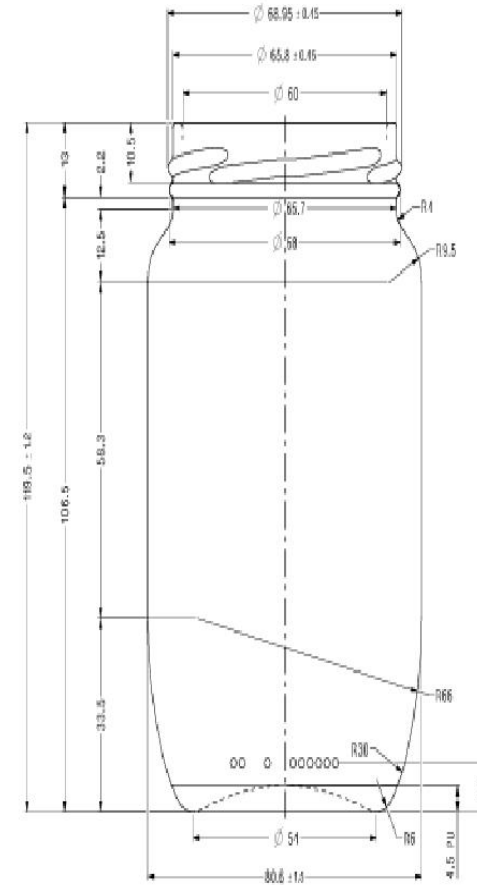

190 ML. HEXAGONAL JAR

190 ML. HEXAGONAL JAR	
Weight	179
Neck	58
OFC	195.5
Height	89.9

190 ml PANELLED JAR

190 ML PANELLED JAR	
Weight	155
Neck	63
OFC	208
Height	81.9

200 GM BAMBOO JAR

200 GM BAMBOO JAR	
Weight	175
Neck	53
OFC	255
Height	132

230 GM GEETA'S JAR

230 GM GEETA'S JAR	
Weight	223
Neck	52
OFC	306
Height	148.5

300 GMS. ADF BOTTLE (FUDKOR)

300 GMS. ADF BOTTLE (FUDKOR)	
Weight	205
Neck	63
OFC	300
Height	125.5

400gm Foodkor Jar

400gm Foodkor Jar	
Weight	230
Neck	63
OFC	380
Height	130

400 GMS ROUND ULTRA

400 GMS ROUND ULTRA	
Weight	190
Neck	63
OFC	414
Height	129

400 GMS. SLICE PICKLE (400 GMS. CAMEL)

400 GMS. SLICE PICKLE (400 GMS. CAMEL)	
Weight	290
Neck	53
OFC	380
Height	189

455 ML. RUPAREL JAR

455 ML. RUPAREL JAR	
Weight	210
Neck	70
OFC	458
Height	119

473 ML. CHILLY SAUCE

473 ML. CHILLY SAUCE	
Weight	260
Neck	28
OFC	487
Height	183.5

500 ML. GLOBAL JAR

500 ML. GLOBAL JAR	
Weight	240
Neck	70
OFC	529
Height	130.93