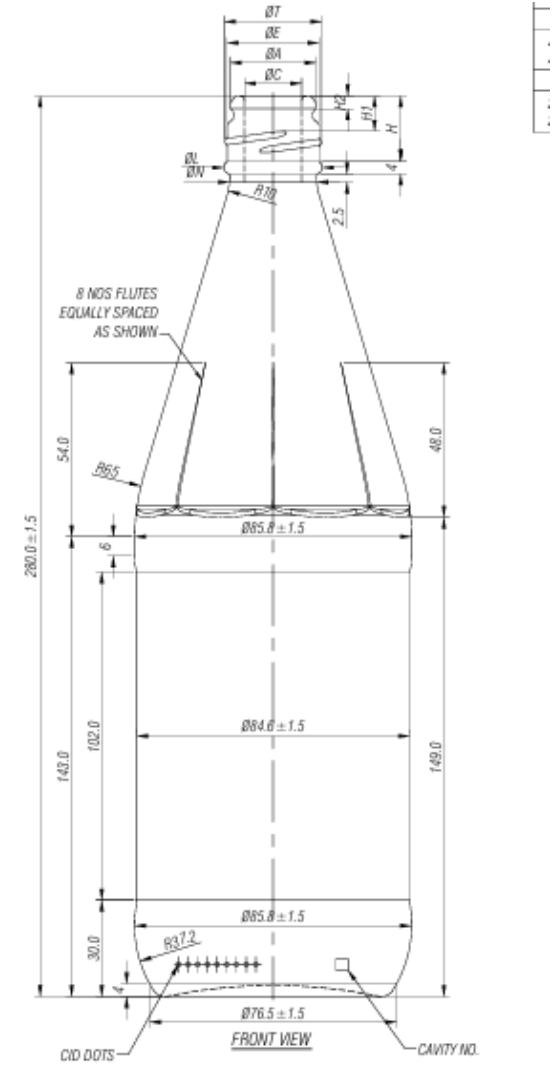

230 GM GEETA'S JAR

230 GM GEETA'S JAR	
Weight	223
Neck	52
OFC	306
Height	148.5

300 GMS. ADF BOTTLE (FUDKOR)

300 GMS. ADF BOTTLE (FUDKOR)	
Weight	205
Neck	63
OFC	300
Height	125.5

400gm Foodkor Jar

400gm Foodkor Jar	
Weight	230
Neck	63
OFC	380
Height	130

400 GMS ROUND ULTRA

400 GMS ROUND ULTRA	
Weight	190
Neck	63
OFC	414
Height	129

400 GMS. SLICE PICKLE (400 GMS. CAMEL)

400 GMS. SLICE PICKLE (400 GMS. CAMEL)	
Weight	290
Neck	53
OFC	380
Height	189

455 ML. RUPAREL JAR

455 ML. RUPAREL JAR	
Weight	210
Neck	70
OFC	458
Height	119

473 ML. CHILLY SAUCE

473 ML. CHILLY SAUCE	
Weight	260
Neck	28
OFC	487
Height	183.5

500 ML. GLOBAL JAR

500 ML. GLOBAL JAR	
Weight	240
Neck	70
OFC	529
Height	130.93

700 GM FLINT ROUND

700 GM FLINT ROUND	
Weight	290
Neck	82
OFC	580
Height	126.5

1kg kissan Ketchup

1 Kg Kissan Ketchup	
Weight	475
Neck	STD. DUAL NECK
OFC	915
Height	280

THANKS