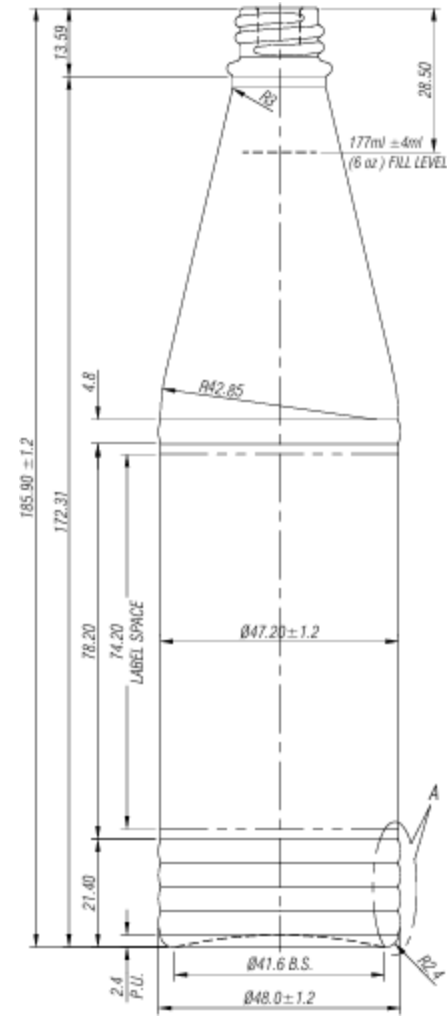

ADVANCED
TECHNOLOGY

SUSTAINABLE
PRACTICES

CUSTOMER
FOCUSED

6 OZ HOT SAUCE (88 HOT SAUCE WM)

6 OZ HOT SAUCE	
Weight	120
Neck	18
OFC	185.9
Height	185.9

100 GM SPICE JAR

100 GM SPICE JAR	
Weight	102
Neck	37
OFC	117
Height	108.4

190 ML. HEXAGONAL JAR

190 ML. HEXAGONAL JAR	
Weight	179
Neck	58
OFC	195.5
Height	89.9

190 ml PANELLED JAR

190 ML PANELLED JAR	
Weight	155
Neck	63
OFC	208
Height	81.9

200 GM BAMBOO JAR

200 GM BAMBOO JAR	
Weight	175
Neck	53
OFC	255
Height	132

230 GM GEETA'S JAR

230 GM GEETA'S JAR	
Weight	223
Neck	52
OFC	306
Height	148.5

300 GMS. ADF BOTTLE (FUDKOR)

300 GMS. ADF BOTTLE (FUDKOR)	
Weight	205
Neck	63
OFC	300
Height	125.5

400gm Foodkor Jar

400gm Foodkor Jar	
Weight	230
Neck	63
OFC	380
Height	130