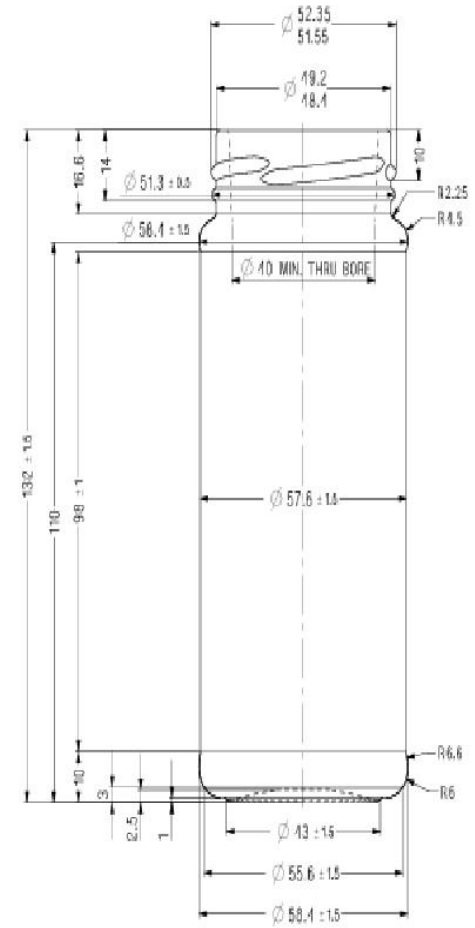

ADVANCED
TECHNOLOGY

SUSTAINABLE
PRACTICES

CUSTOMER
FOCUSED

6 OZ HOT SAUCE (88 HOT SAUCE WM)

6 OZ HOT SAUCE	
Weight	120
Neck	18
OFC	185.9
Height	185.9

100 GM SPICE JAR

100 GM SPICE JAR	
Weight	102
Neck	37
OFC	117
Height	108.4

190 ML. HEXAGONAL JAR

190 ML. HEXAGONAL JAR	
Weight	179
Neck	58
OFC	195.5
Height	89.9

190 ml PANELLED JAR

190 ML PANELLED JAR	
Weight	155
Neck	63
OFC	208
Height	81.9

200 GM BAMBOO JAR

200 GM BAMBOO JAR	
Weight	175
Neck	53
OFC	255
Height	132

230 GM GEETA'S JAR

230 GM GEETA'S JAR	
Weight	223
Neck	52
OFC	306
Height	148.5

300 GMS. ADF BOTTLE (FUDKOR)

300 GMS. ADF BOTTLE (FUDKOR)	
Weight	205
Neck	63
OFC	300
Height	125.5

400gm Foodkor Jar

400gm Foodkor Jar	
Weight	230
Neck	63
OFC	380
Height	130

455 ML. RUPAREL JAR	
Weight	210
Neck	70
OFC	458
Height	119

473 ML. CHILLY SAUCE

473 ML. CHILLY SAUCE	
Weight	260
Neck	28
OFC	487
Height	183.5

500 ML. GLOBAL JAR

500 ML. GLOBAL JAR	
Weight	240
Neck	70
OFC	529
Height	130.93