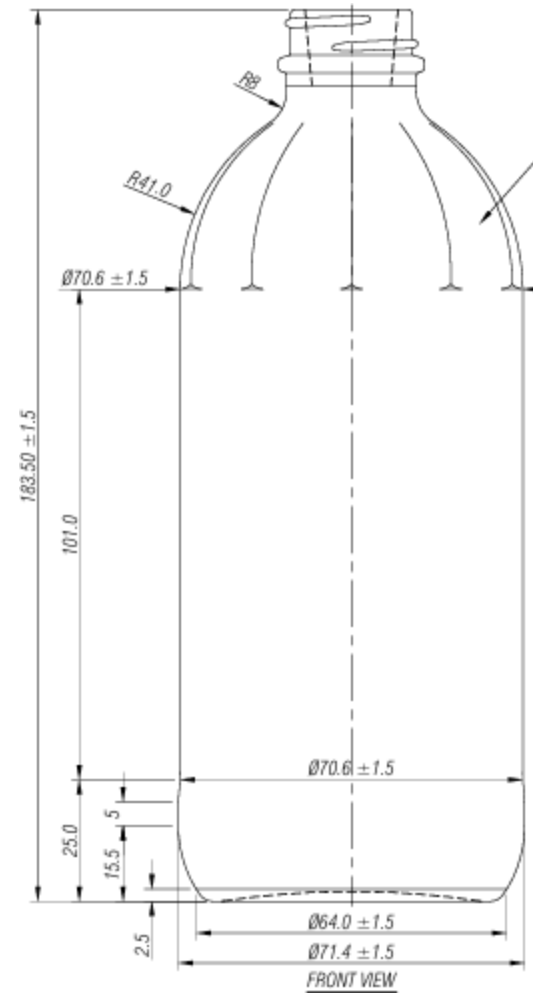

190 ML. HEXAGONAL JAR

190 ML. HEXAGONAL JAR	
Weight	179
Neck	58
OFC	195.5
Height	89.9

190 ml PANELLED JAR

190 ML PANELLED JAR	
Weight	155
Neck	63
OFC	208
Height	81.9

200 GM BAMBOO JAR

200 GM BAMBOO JAR	
Weight	175
Neck	53
OFC	255
Height	132

230 GM GEETA'S JAR

230 GM GEETA'S JAR	
Weight	223
Neck	52
OFC	306
Height	148.5

300 GMS. ADF BOTTLE (FUDKOR)

300 GMS. ADF BOTTLE (FUDKOR)	
Weight	205
Neck	63
OFC	300
Height	125.5

400gm Foodkor Jar

400gm Foodkor Jar	
Weight	230
Neck	63
OFC	380
Height	130

400 GMS ROUND ULTRA

400 GMS ROUND ULTRA	
Weight	190
Neck	63
OFC	414
Height	129

400 GMS. SLICE PICKLE (400 GMS. CAMEL)

400 GMS. SLICE PICKLE (400 GMS. CAMEL)	
Weight	290
Neck	53
OFC	380
Height	189

455 ML. RUPAREL JAR

455 ML. RUPAREL JAR	
Weight	210
Neck	70
OFC	458
Height	119

473 ML. CHILLY SAUCE

473 ML. CHILLY SAUCE	
Weight	260
Neck	28
OFC	487
Height	183.5

500 ML. GLOBAL JAR

500 ML. GLOBAL JAR	
Weight	240
Neck	70
OFC	529
Height	130.93