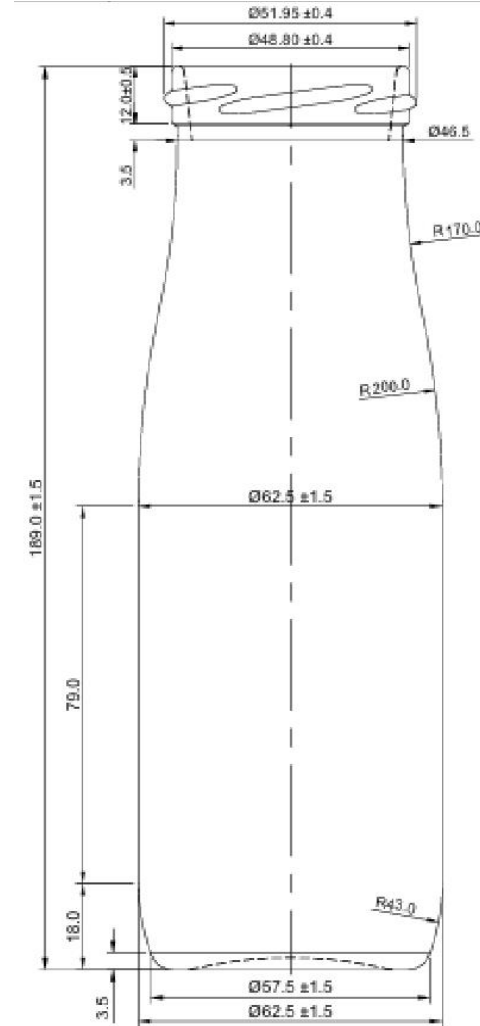

190 ML. HEXAGONAL JAR

190 ML. HEXAGONAL JAR	
Weight	179
Neck	58
OFC	195.5
Height	89.9

190 ml PANELLED JAR

190 ML PANELLED JAR	
Weight	155
Neck	63
OFC	208
Height	81.9

200 GM BAMBOO JAR

200 GM BAMBOO JAR	
Weight	175
Neck	53
OFC	255
Height	132

230 GM GEETA'S JAR

230 GM GEETA'S JAR	
Weight	223
Neck	52
OFC	306
Height	148.5

300 GMS. ADF BOTTLE (FUDKOR)

300 GMS. ADF BOTTLE (FUDKOR)	
Weight	205
Neck	63
OFC	300
Height	125.5

400gm Foodkor Jar

400gm Foodkor Jar	
Weight	230
Neck	63
OFC	380
Height	130

400 GMS ROUND ULTRA

400 GMS ROUND ULTRA	
Weight	190
Neck	63
OFC	414
Height	129

400 GMS. SLICE PICKLE (400 GMS. CAMEL)

400 GMS. SLICE PICKLE (400 GMS. CAMEL)	
Weight	290
Neck	53
OFC	380
Height	189

455 ML. RUPAREL JAR

455 ML. RUPAREL JAR	
Weight	210
Neck	70
OFC	458
Height	119

473 ML. CHILLY SAUCE

473 ML. CHILLY SAUCE	
Weight	260
Neck	28
OFC	487
Height	183.5

500 ML. GLOBAL JAR

500 ML. GLOBAL JAR	
Weight	240
Neck	70
OFC	529
Height	130.93