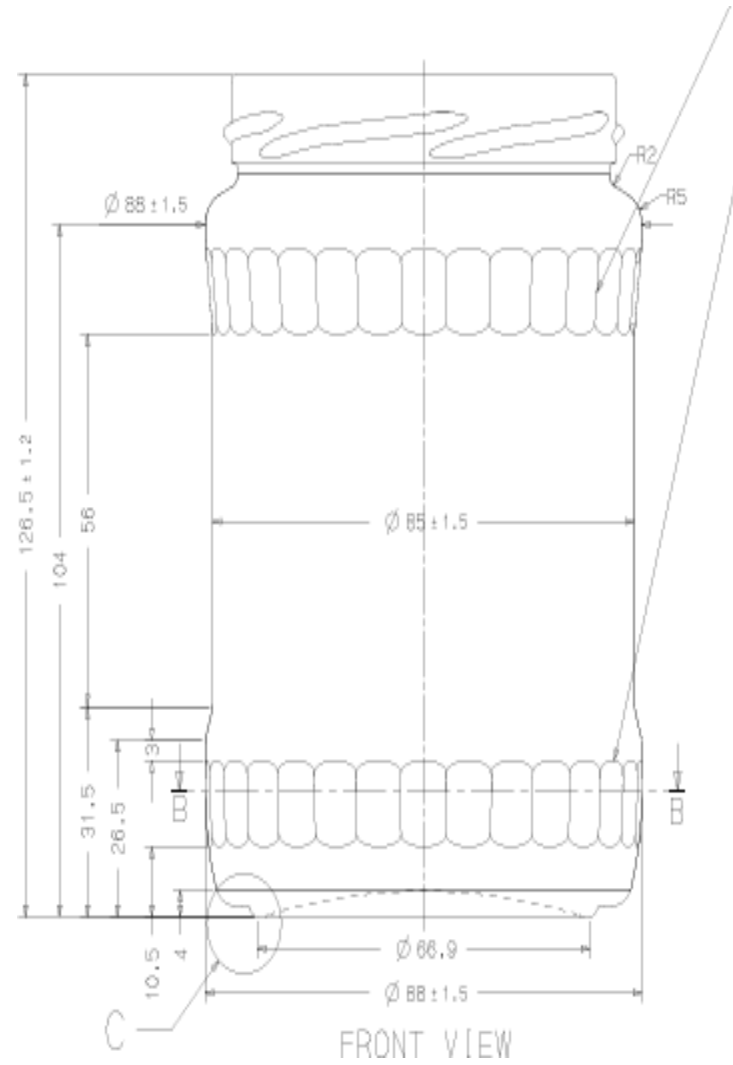

455 ML. RUPAREL JAR	
Weight	210
Neck	70
OFC	458
Height	119

473 ML. CHILLY SAUCE

473 ML. CHILLY SAUCE	
Weight	260
Neck	28
OFC	487
Height	183.5

500 ML. GLOBAL JAR

500 ML. GLOBAL JAR	
Weight	240
Neck	70
OFC	529
Height	130.93

700 GM FLINT ROUND

700 GM FLINT ROUND	
Weight	290
Neck	82
OFC	580
Height	126.5

1kg kissan Ketchup

1 Kg Kissan Ketchup	
Weight	475
Neck	STD. DUAL NECK
OFC	915
Height	280

THANKS