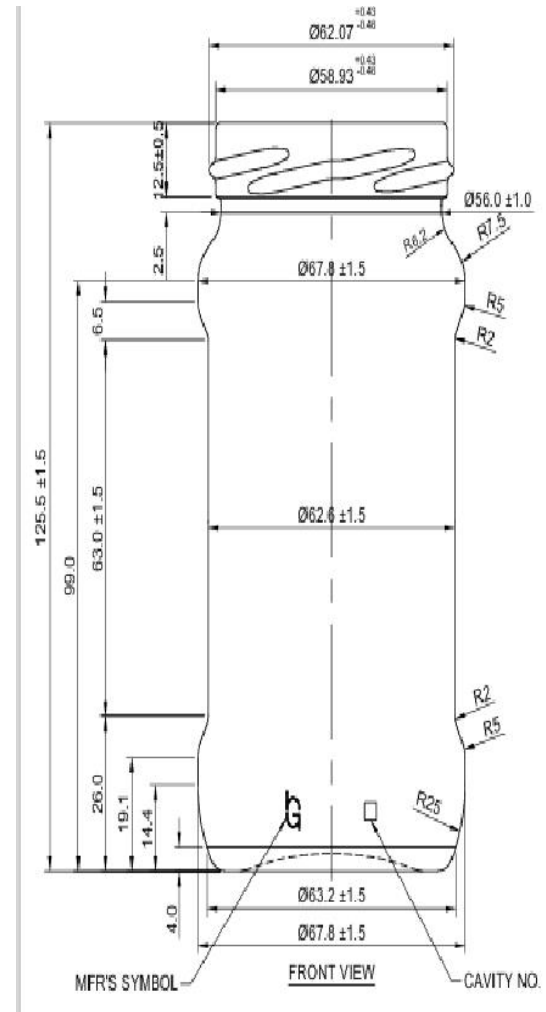

ADVANCED
TECHNOLOGY

SUSTAINABLE
PRACTICES

CUSTOMER
FOCUSED

6 OZ HOT SAUCE (88 HOT SAUCE WM)

6 OZ HOT SAUCE	
Weight	120
Neck	18
OFC	185.9
Height	185.9

100 GM SPICE JAR

100 GM SPICE JAR	
Weight	102
Neck	37
OFC	117
Height	108.4

190 ML. HEXAGONAL JAR

190 ML. HEXAGONAL JAR	
Weight	179
Neck	58
OFC	195.5
Height	89.9

190 ml PANELLED JAR

190 ML PANELLED JAR	
Weight	155
Neck	63
OFC	208
Height	81.9

200 GM BAMBOO JAR

200 GM BAMBOO JAR	
Weight	175
Neck	53
OFC	255
Height	132

230 GM GEETA'S JAR

230 GM GEETA'S JAR	
Weight	223
Neck	52
OFC	306
Height	148.5

300 GMS. ADF BOTTLE (FUDKOR)

300 GMS. ADF BOTTLE (FUDKOR)	
Weight	205
Neck	63
OFC	300
Height	125.5

400gm Foodkor Jar

400gm Foodkor Jar	
Weight	230
Neck	63
OFC	380
Height	130

455 ML. RUPAREL JAR	
Weight	210
Neck	70
OFC	458
Height	119

473 ML. CHILLY SAUCE

473 ML. CHILLY SAUCE	
Weight	260
Neck	28
OFC	487
Height	183.5

500 ML. GLOBAL JAR

500 ML. GLOBAL JAR	
Weight	240
Neck	70
OFC	529
Height	130.93