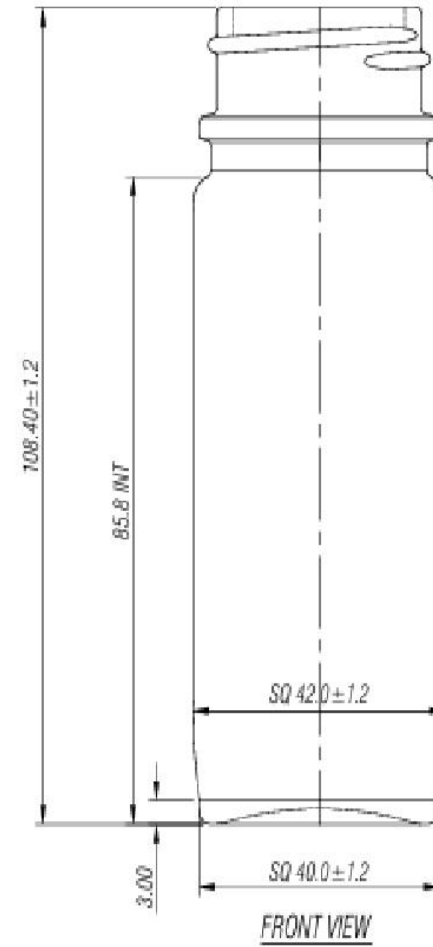

ADVANCED
TECHNOLOGY

SUSTAINABLE
PRACTICES

CUSTOMER
FOCUSED

6 OZ HOT SAUCE (88 HOT SAUCE WM)

6 OZ HOT SAUCE	
Weight	120
Neck	18
OFC	185.9
Height	185.9

100 GM SPICE JAR

100 GM SPICE JAR	
Weight	102
Neck	37
OFC	117
Height	108.4

190 ML. HEXAGONAL JAR

190 ML. HEXAGONAL JAR	
Weight	179
Neck	58
OFC	195.5
Height	89.9

190 ml PANELLED JAR

190 ML PANELLED JAR	
Weight	155
Neck	63
OFC	208
Height	81.9

200 GM BAMBOO JAR

200 GM BAMBOO JAR	
Weight	175
Neck	53
OFC	255
Height	132

230 GM GEETA'S JAR

230 GM GEETA'S JAR	
Weight	223
Neck	52
OFC	306
Height	148.5

300 GMS. ADF BOTTLE (FUDKOR)

300 GMS. ADF BOTTLE (FUDKOR)	
Weight	205
Neck	63
OFC	300
Height	125.5

400gm Foodkor Jar

400gm Foodkor Jar	
Weight	230
Neck	63
OFC	380
Height	130