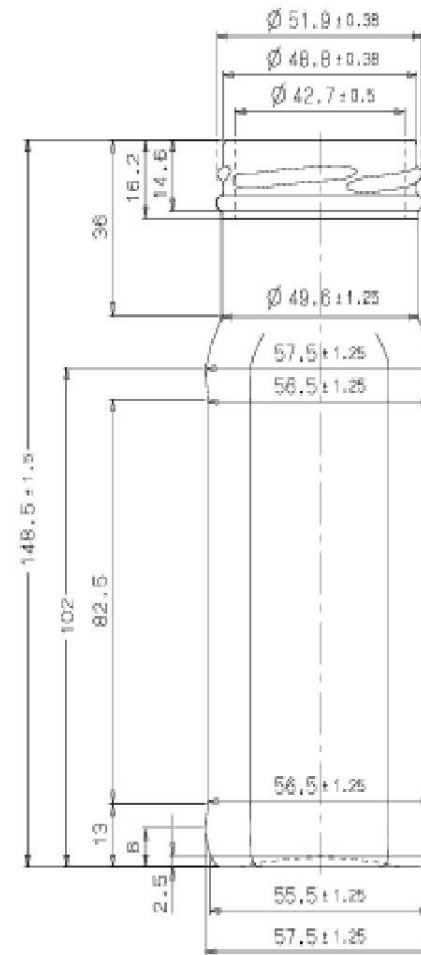

ADVANCED
TECHNOLOGY

SUSTAINABLE
PRACTICES

CUSTOMER
FOCUSED

6 OZ HOT SAUCE (88 HOT SAUCE WM)

6 OZ HOT SAUCE	
Weight	120
Neck	18
OFC	185.9
Height	185.9

100 GM SPICE JAR

100 GM SPICE JAR	
Weight	102
Neck	37
OFC	117
Height	108.4

190 ML. HEXAGONAL JAR

190 ML. HEXAGONAL JAR	
Weight	179
Neck	58
OFC	195.5
Height	89.9

190 ml PANELLED JAR

190 ML PANELLED JAR	
Weight	155
Neck	63
OFC	208
Height	81.9

200 GM BAMBOO JAR

200 GM BAMBOO JAR	
Weight	175
Neck	53
OFC	255
Height	132

230 GM GEETA'S JAR

230 GM GEETA'S JAR	
Weight	223
Neck	52
OFC	306
Height	148.5

300 GMS. ADF BOTTLE (FUDKOR)

300 GMS. ADF BOTTLE (FUDKOR)	
Weight	205
Neck	63
OFC	300
Height	125.5

400gm Foodkor Jar

400gm Foodkor Jar	
Weight	230
Neck	63
OFC	380
Height	130

400 GMS ROUND ULTRA

400 GMS ROUND ULTRA	
Weight	190
Neck	63
OFC	414
Height	129

400 GMS. SLICE PICKLE (400 GMS. CAMEL)

400 GMS. SLICE PICKLE (400 GMS. CAMEL)	
Weight	290
Neck	53
OFC	380
Height	189

455 ML. RUPAREL JAR