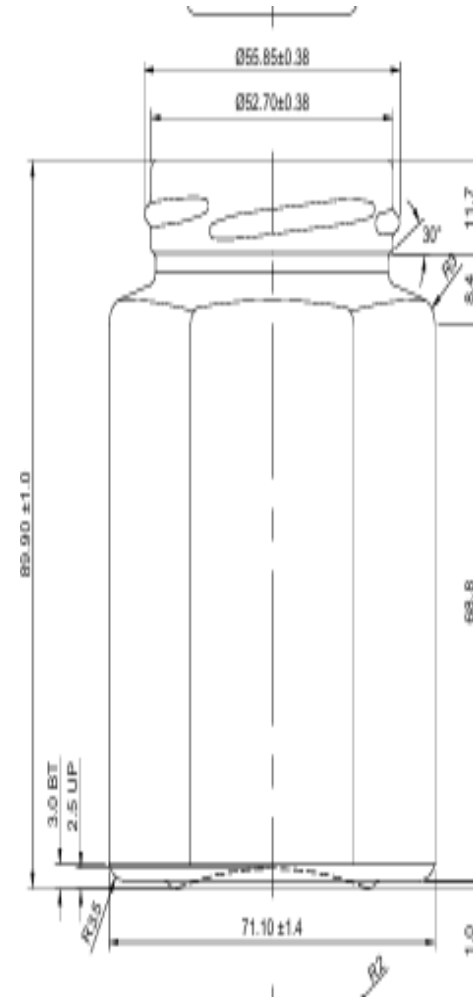

ADVANCED
TECHNOLOGY

SUSTAINABLE
PRACTICES

CUSTOMER
FOCUSED

6 OZ HOT SAUCE (88 HOT SAUCE WM)

6 OZ HOT SAUCE	
Weight	120
Neck	18
OFC	185.9
Height	185.9

100 GM SPICE JAR

100 GM SPICE JAR	
Weight	102
Neck	37
OFC	117
Height	108.4

190 ML. HEXAGONAL JAR

190 ML. HEXAGONAL JAR	
Weight	179
Neck	58
OFC	195.5
Height	89.9

190 ml PANELLED JAR

190 ML PANELLED JAR	
Weight	155
Neck	63
OFC	208
Height	81.9

200 GM BAMBOO JAR

200 GM BAMBOO JAR	
Weight	175
Neck	53
OFC	255
Height	132

230 GM GEETA'S JAR

230 GM GEETA'S JAR	
Weight	223
Neck	52
OFC	306
Height	148.5

300 GMS. ADF BOTTLE (FUDKOR)

300 GMS. ADF BOTTLE (FUDKOR)	
Weight	205
Neck	63
OFC	300
Height	125.5

400gm Foodkor Jar

400gm Foodkor Jar	
Weight	230
Neck	63
OFC	380
Height	130