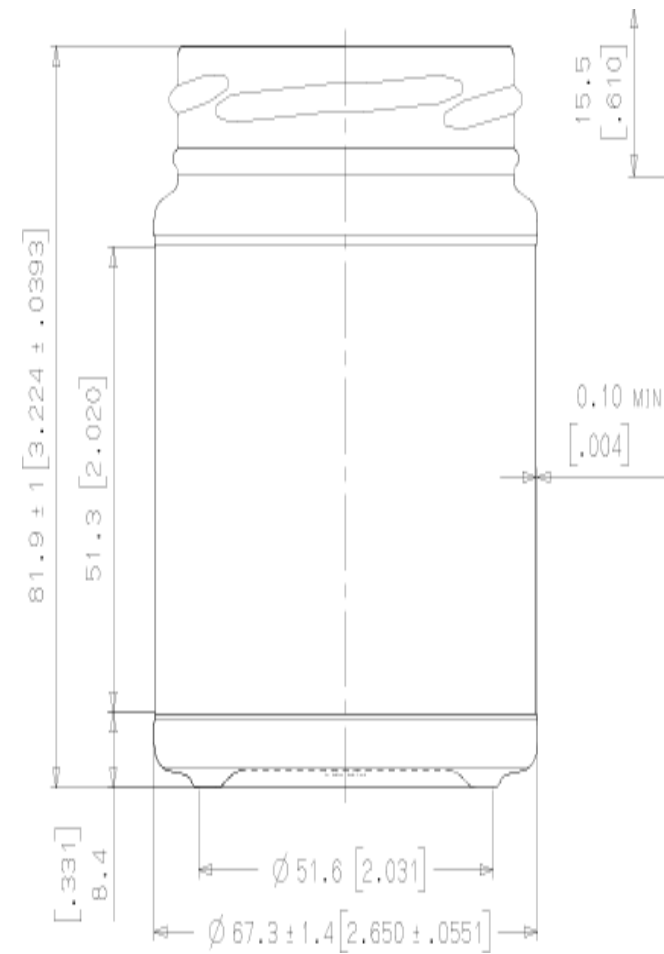

ADVANCED
TECHNOLOGY

SUSTAINABLE
PRACTICES

CUSTOMER
FOCUSED

6 OZ HOT SAUCE (88 HOT SAUCE WM)

6 OZ HOT SAUCE	
Weight	120
Neck	18
OFC	185.9
Height	185.9

100 GM SPICE JAR

100 GM SPICE JAR	
Weight	102
Neck	37
OFC	117
Height	108.4

190 ML. HEXAGONAL JAR

190 ML. HEXAGONAL JAR	
Weight	179
Neck	58
OFC	195.5
Height	89.9

190 ml PANELLED JAR

190 ML PANELLED JAR	
Weight	155
Neck	63
OFC	208
Height	81.9

200 GM BAMBOO JAR

200 GM BAMBOO JAR	
Weight	175
Neck	53
OFC	255
Height	132