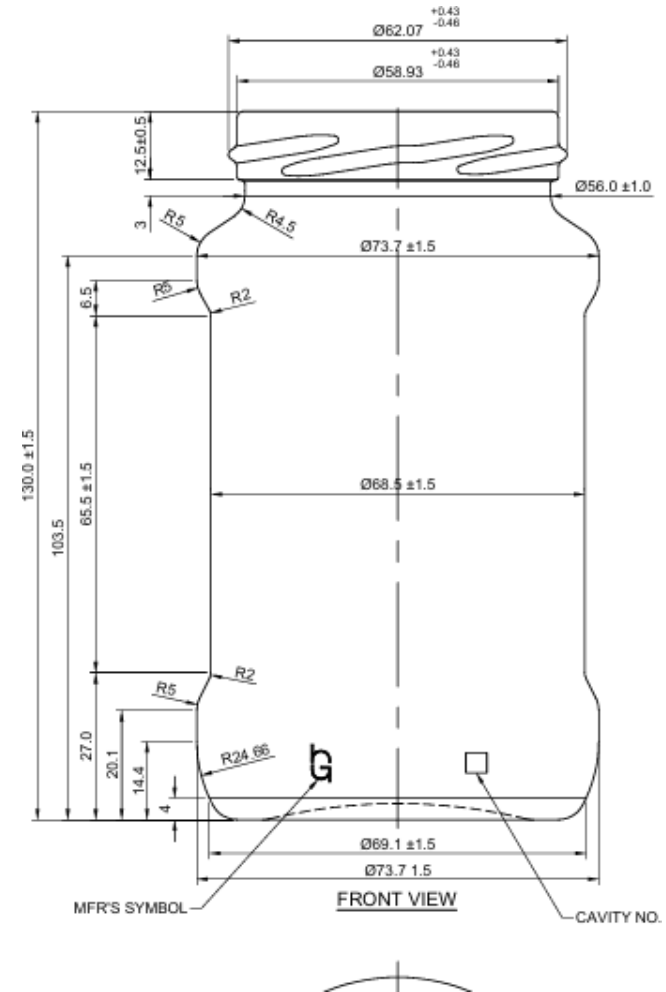

190 ML. HEXAGONAL JAR

190 ML. HEXAGONAL JAR	
Weight	179
Neck	58
OFC	195.5
Height	89.9

190 ml PANELLED JAR

190 ML PANELLED JAR	
Weight	155
Neck	63
OFC	208
Height	81.9

200 GM BAMBOO JAR

200 GM BAMBOO JAR	
Weight	175
Neck	53
OFC	255
Height	132

230 GM GEETA'S JAR

230 GM GEETA'S JAR	
Weight	223
Neck	52
OFC	306
Height	148.5

300 GMS. ADF BOTTLE (FUDKOR)

300 GMS. ADF BOTTLE (FUDKOR)	
Weight	205
Neck	63
OFC	300
Height	125.5

400gm Foodkor Jar

400gm Foodkor Jar	
Weight	230
Neck	63
OFC	380
Height	130

400 GMS ROUND ULTRA

400 GMS ROUND ULTRA	
Weight	190
Neck	63
OFC	414
Height	129

400 GMS. SLICE PICKLE (400 GMS. CAMEL)

400 GMS. SLICE PICKLE (400 GMS. CAMEL)	
Weight	290
Neck	53
OFC	380
Height	189

455 ML. RUPAREL JAR

455 ML. RUPAREL JAR	
Weight	210
Neck	70
OFC	458
Height	119

473 ML. CHILLY SAUCE

473 ML. CHILLY SAUCE	
Weight	260
Neck	28
OFC	487
Height	183.5

500 ML. GLOBAL JAR

500 ML. GLOBAL JAR	
Weight	240
Neck	70
OFC	529
Height	130.93